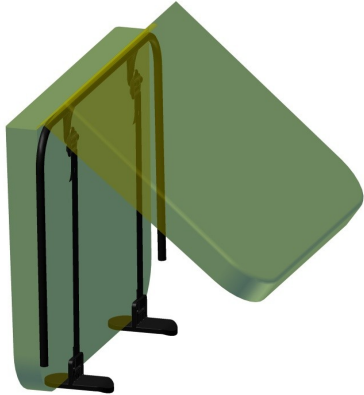

Universal Towel "t"

Cover Saver

Universal Connector Kit

Spa Wedge

Designed For Simplicity

CABINET MOUNT LIFT CABINET MOUNT LIFT

FEATURES

- Cabinet Mount
- Creates privacy / Windbreak
- Easy lift from either side
- Designed for corner radius spas
- Black powder coated rust free construction
- 100% stainless steel hardware

Includes esthetically appealing cover lock hangers

Designed For Simplicity

UNIVERSAL TOWEL "t" UNIVERSAL TOWEL "t"

FEATURES

- Easy to install
- Designed to fit standard side arms
- Esthetically appealing
- 4 usable hooks for towels & robes

Designed For Simplicity

COVER SAVER COVER SAVER

Cover saver prevents cover weight on center

FEATURES

- *Designed to fit all centre bar lifters*
- *Prevents stress on center cover seam*
- *Easy to Install (not tools required)*
- *Functional on existing center bar cover lifters*
- *UV protected nylon straps*