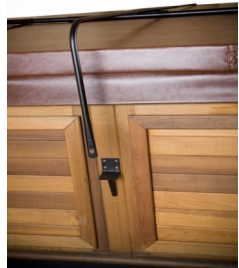

Universal Towel "t"

Cover Saver

Universal Connector Kit

Spa Wedge

Designed For Simplicity

CABINET MOUNT LIFT CABINET MOUNT LIFT

FEATURES

- Cabinet Mount
- Creates privacy / Windbreak
- Easy lift from either side
- Designed for corner radius spas
- Black powder coated rust free construction
- 100% stainless steel hardware

- Cabinet free installation
- Show room friendly
- Deck or floor mount
- Universal design to fit any spa
- Easy to Install
- Durable Nylon Straps
- Black Powder coated rust free construction
- %100 stainless steel hardware

**Sold Separately*

*Spa Wedge recommended
for easy installation*

*Adjustable arms to access behind
your spa*

Designed For Simplicity

COVER LOCK COVER LOCK

FEATURES

- *Designed with safety in mind*
- *Easy to install*
- *Windlock*
- *Designed to fit all center bar cover lifters*
- *Black powder coated rust free construction*
- *100% Stainless steel hardware*

Includes esthetically appealing cover lock hangers

Designed For Simplicity

UNIVERSAL TOWEL "t" UNIVERSAL TOWEL "t"

FEATURES

- Easy to install
- Designed to fit standard side arms
- Esthetically appealing
- 4 usable hooks for towels & robes