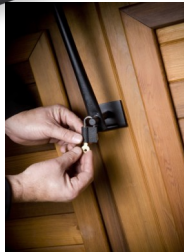

Universal Towel "t"

Cover Saver

Universal Connector Kit

Spa Wedge

Designed For Simplicity

CABINET MOUNT LIFT CABINET MOUNT LIFT

FEATURES

- Cabinet Mount
- Creates privacy / Windbreak
- Easy lift from either side
- Designed for corner radius spas
- Black powder coated rust free construction
- 100% stainless steel hardware

- Cabinet free installation
- Show room friendly
- Deck or floor mount
- Universal design to fit any spa
- Easy to Install
- Durable Nylon Straps
- Black Powder coated rust free construction
- %100 stainless steel hardware

**Sold Separately*

*Spa Wedge recommended
for easy installation*

*Adjustable arms to access behind
your spa*

Designed For Simplicity

COVER LOCK COVER LOCK

FEATURES

- *Designed with safety in mind*
- *Easy to install*
- *Windlock*
- *Designed to fit all center bar cover lifters*
- *Black powder coated rust free construction*
- *100% Stainless steel hardware*

Includes esthetically appealing cover lock hangers

Designed For Simplicity

UNIVERSAL TOWEL "t" UNIVERSAL TOWEL "t"

FEATURES

- Easy to install
- Designed to fit standard side arms
- Esthetically appealing
- 4 usable hooks for towels & robes